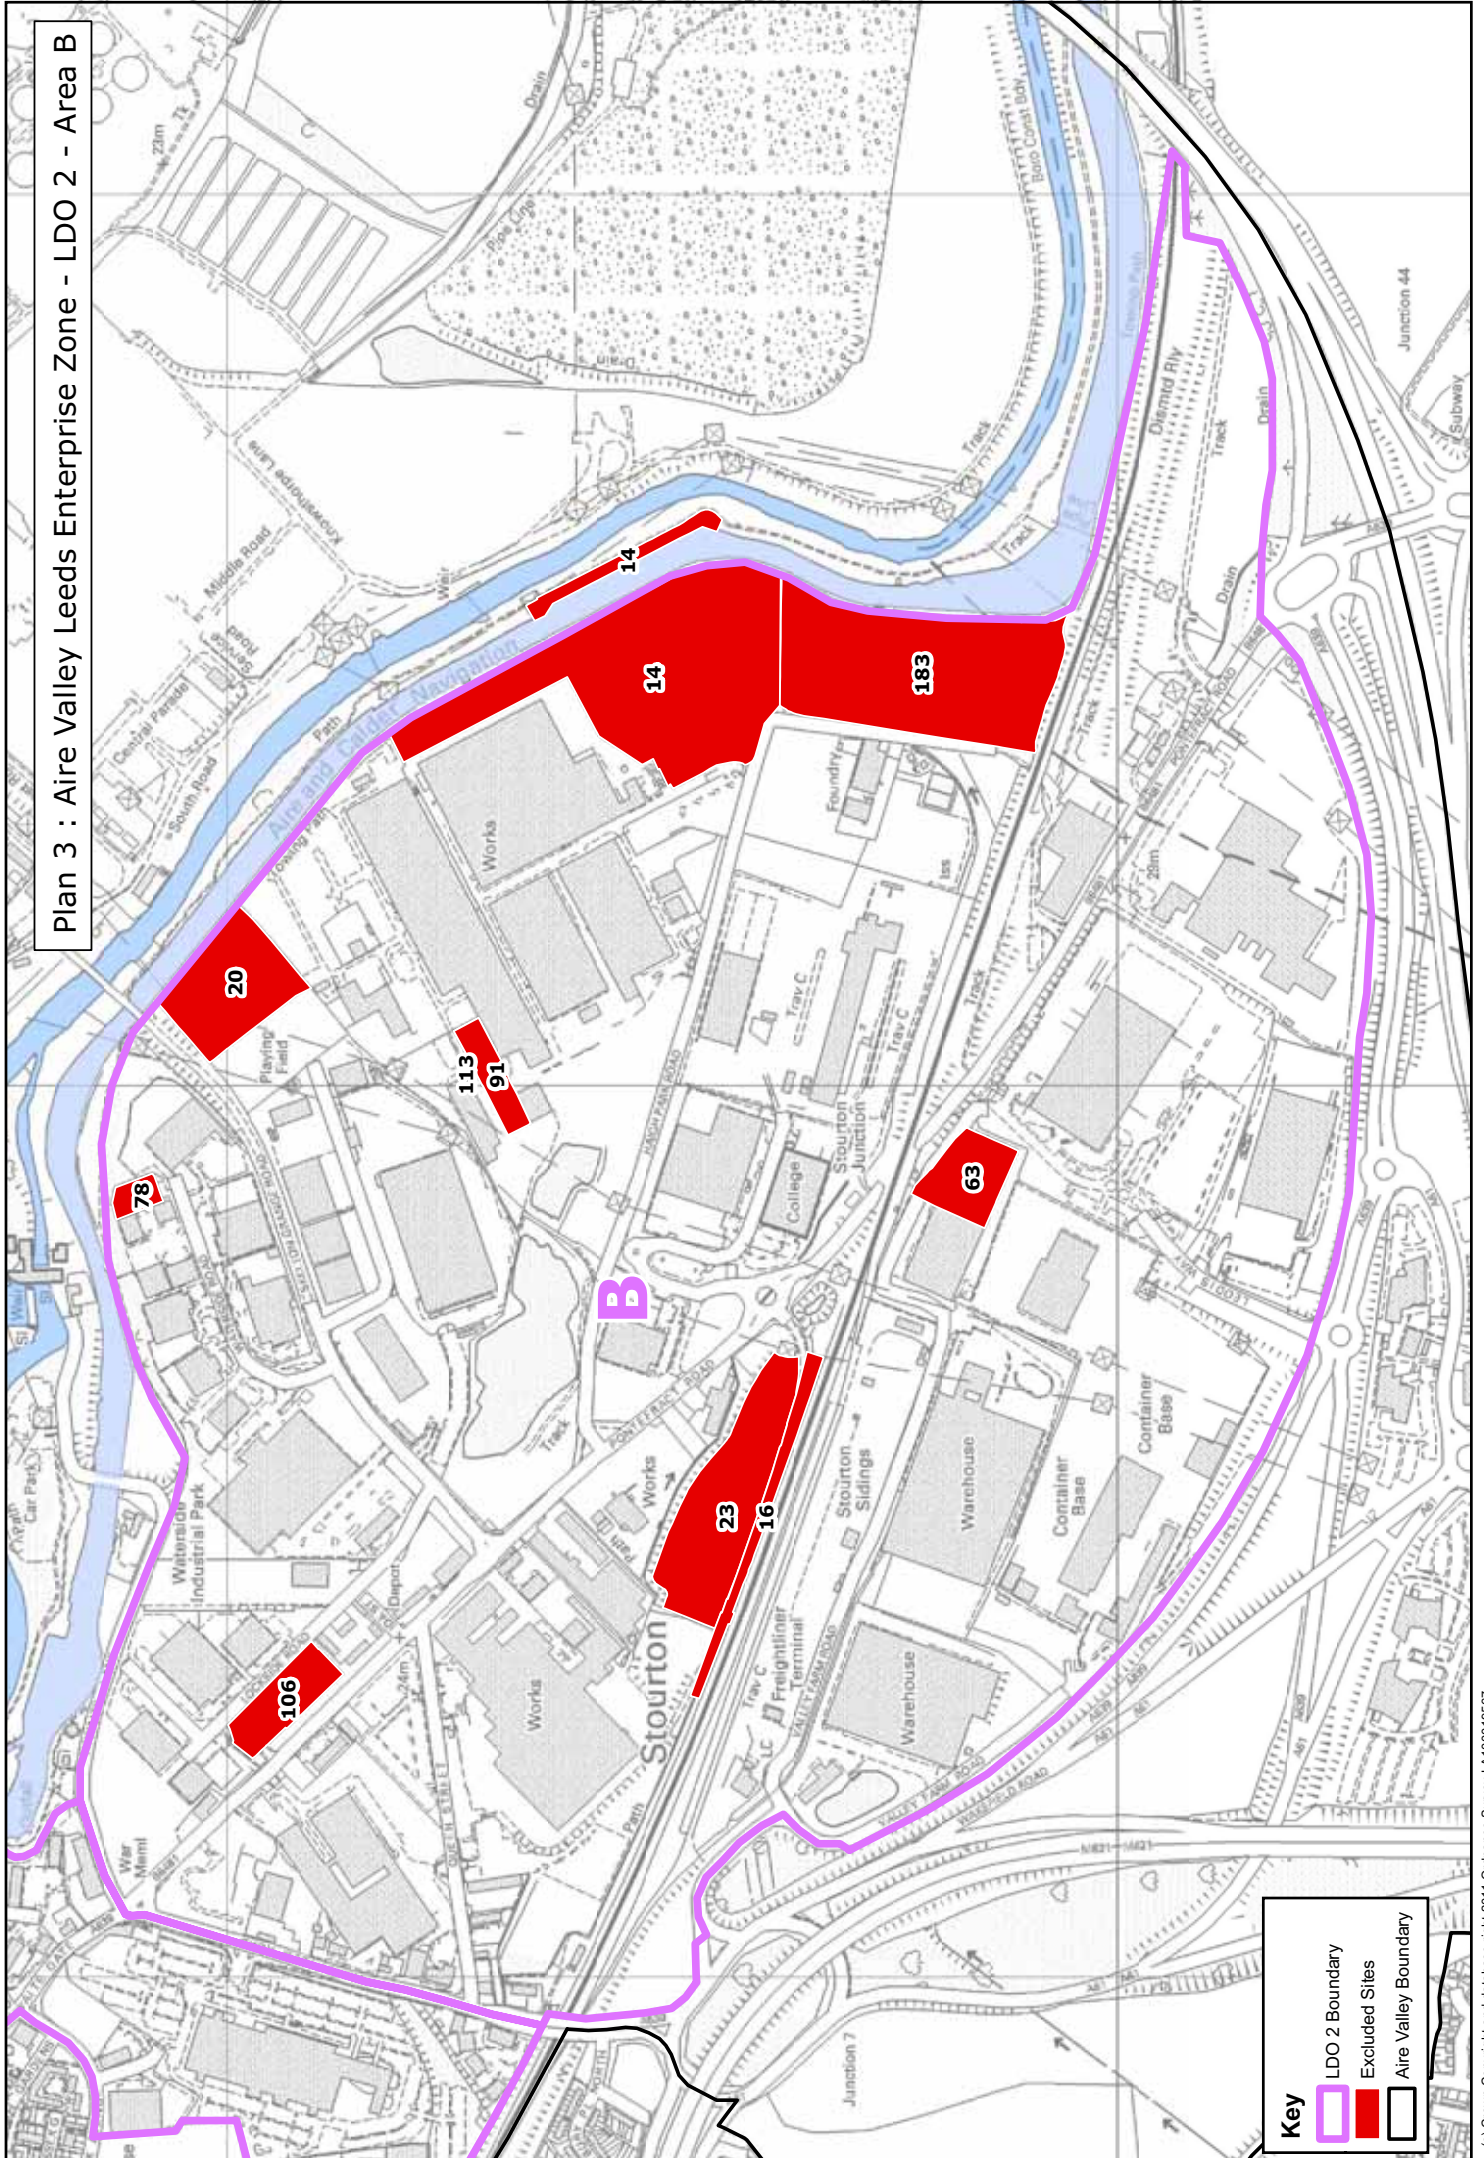

Plan 3 : Aire Valley Leads Enterprise Zone - LDO 2 - Area B

Key

-  LDO 2 Boundary
-  Excluded Sites
-  Aire Valley Boundary